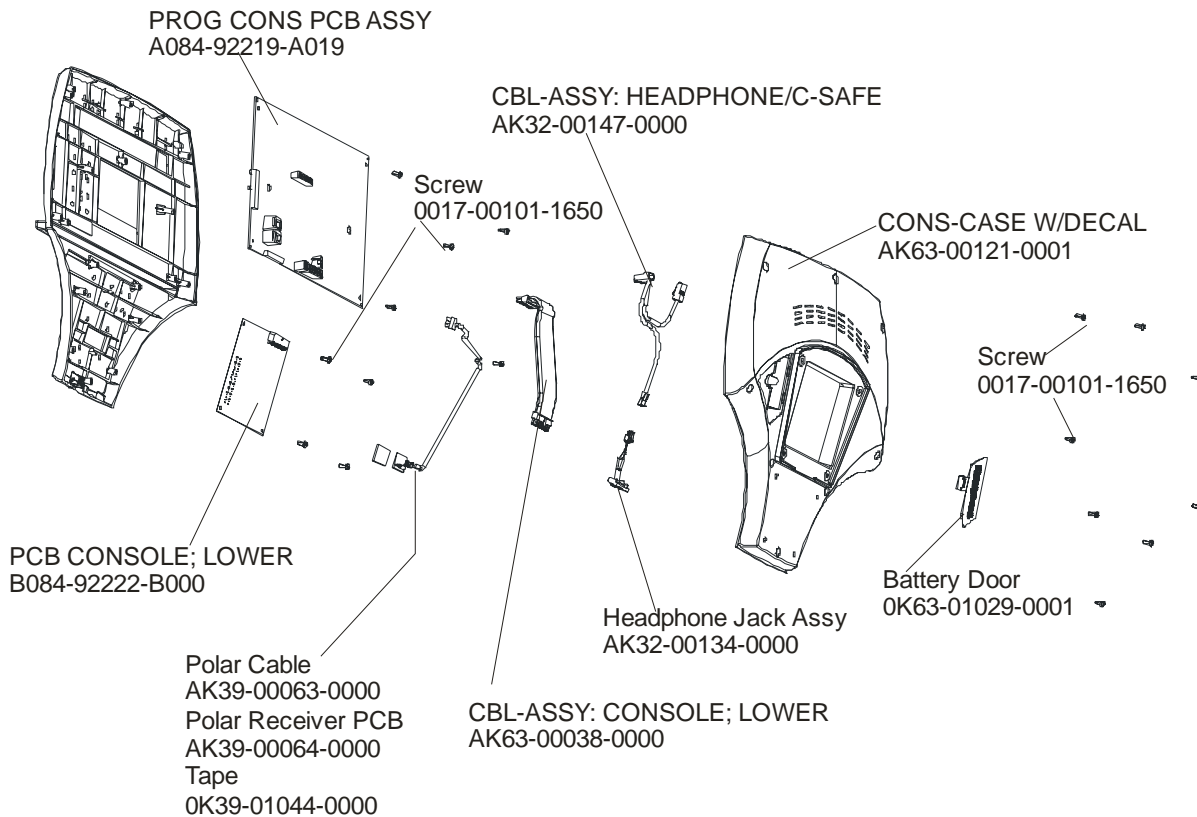

ARCTIC SILVER 95WREZ
CONTENTS

95RWEZ-0100-01
S/N CZR100000 and UP

	Page
Console Components	4
Entertainment TV Console.....	5
Connector Bracket Ak32-00156-0000.....	6
Entertainment Mounting Bracket	7
Console Support Assembly	8
Shrouds, End Cap, Crankarms and Pedals	9
Belts and 6v Battery.....	10
Resistor Assembly	11
Power Control Board	12
Alternator w/Pulley Assembly	13
Crankshaft and Bearing Assembly.....	14
Intermediate Shaft and Bearing Assembly.....	15
Idler Bracket Assembly	16
Seat Assembly.....	17
Seat Assembly - Bottom	18
Seat Frame Assembly	19
Seat Pads and Accessory Tray	20
Extrusion Assembly	21
Seat Locking Assembly	22
Wheel and Leveler.....	23
Cables	24

ARCTIC SILVER 95RWEZ

Console Components

95RWEZ-0100-01
S/N CZR100000 and UP

Part Number	. Console Assembly	Part Number	Bezel/Switch W/Overlay Assy
AK39-00106-0001	CONS-ASSY: 95CEZ; ENG	AK63-00250-0001	BZL/SW W/OVERLAY ASSY: MFG; 95CEZ/95REZ ENG
AK39-00106-0002	CONS-ASSY; 95CEZ; EUR		
AK39-00106-0003	CONS-ASSY; 95CEZ; GER	AK63-00250-0003	BZL/SW W/OVERLAY ASSY: 95CEZ/95REZ GER
AK39-00106-0004	CONS-ASSY; 95CEZ; SPN	AK63-00250-0004	BZL/SW W/OVERLAY ASSY: 95CEZ/95REZ SPN
AK39-00106-0006	CONS-ASSY; 95CEZ; JAP	AK63-00250-0006	BZL/SW W/OVERLAY ASSY: 95CEZ/95REZ JAP
AK39-00106-0007	CONS-ASSY; 95CEZ; FRN	AK63-00250-0007	BZL/SW W/OVERLAY ASSY: 95CEZ/95REZ FRN
AK39-00106-0008	CONS-ASSY; 95CEZ; ITL	AK63-00250-0008	BZL/SW W/OVERLAY ASSY: 95CEZ/95REZ ITL
AK39-00106-0009	CONS-ASSY; 95CEZ; DUT	AK63-00250-0009	BZL/SW W/OVERLAY ASSY: 95CEZ/95REZ DUT
AK39-00106-0010	CONS-ASSY; 95CEZ; POR	AK63-00250-0010	BZL/SW W/OVERLAY ASSY;; 95CEZ/95REZ POR
AK39-00106-0014	CONS-ASSY; 95CEZ; TUR		